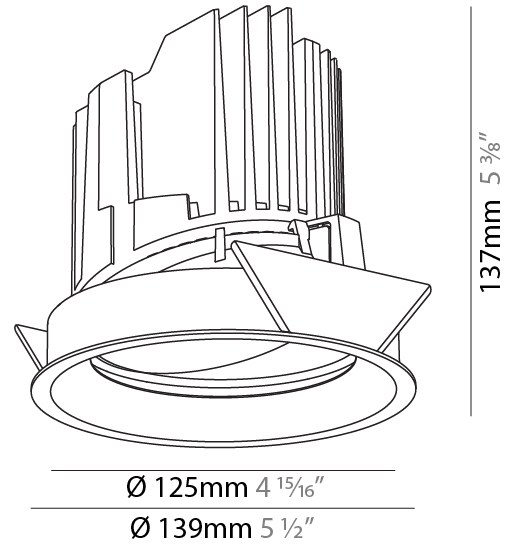

PHYSICAL

Shape: Round
Diameter (mm): 139
Diameter (in): 5 1/2
Height (mm): 137
Height (in): 5 3/8
Ceiling Thickness (mm): 10 / 12.5 / 15
Ceiling Thickness (in): 3/8 or 1/2 or 9/16
Min. Recessing Depth (mm): 150
Min. Recessing Depth (in): 5 7/8
Light Distribution: Adjustable / Downlight
Weight (kg): 0.853
Weight (lbs): 1.88
Fixture Finish: SSR / BKV / CWI / CRY / HAB / UFT / ITA / RUA / FTG / MYG / LOD / PUS / FRO / FUP / KIA / POP / BLS / SPG / MEY / GOH / GUM / CHC / COM / ABZ / JAG / OBR / MOS / ROR
Fixture Material: Aluminum Die Cast
Cut-out Measurements: 130mm / 5 1/8"

ELECTRICAL

Lamp Type: LED (Zhaga Standard)
Input Wattage (W): 28.6
Total Output Wattage (W): 26.4
Dimming: Tri-Mode (Non-Dimming and Phase Dimming (120Vac only) and 0-10V Dimming)
Driver Included: No
Driver Location: Recessed Housing
Driver Type: Constant Current - Universal
Driver Class: Class 2
Housing: See components
Input Voltage (V): 120 - 277
Constant Current (MA): 700

LED

Number of LEDs: 1
Color Temperature (°K): 2700 / 3000 / 3500 / 4000
Max. Delivered Lumen (lm): 1180 / 1930 / 2029 / 2070
Nominal Lumen (lm): 3210 / 3290 / 3459 / 3530
CRI: >90 CRI
Lamp Life (hrs): 50000

OPTICAL

Reflector: 10 / 18 / 36
Adjustability: Rotational 355°, Tilt 30°

RATINGS AND CERTIFICATIONS

Certified By: Certified for North American Standards
IP rating: IP54